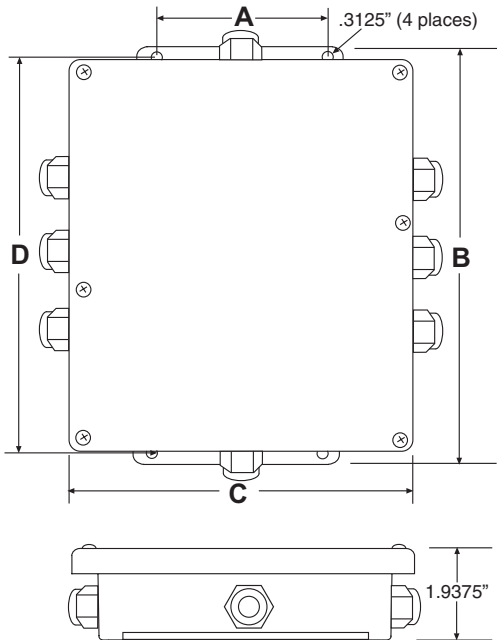

350 Jefferson Park Drive
 Pataskala OH 43062 USA

**Revolutionary New
 Truck Scale Summing Box**

Number of Cells	Number of Sections	Number of Holes	A	B	C	D
4	2	6	4.375	9.8125	7.3125	8.5
6	3	8	4.375	9.8125	7.3125	8.5
8	4	9	4.375	9.8125	7.3125	8.5
10	5	11	4.375	9.8125	7.3125	8.5