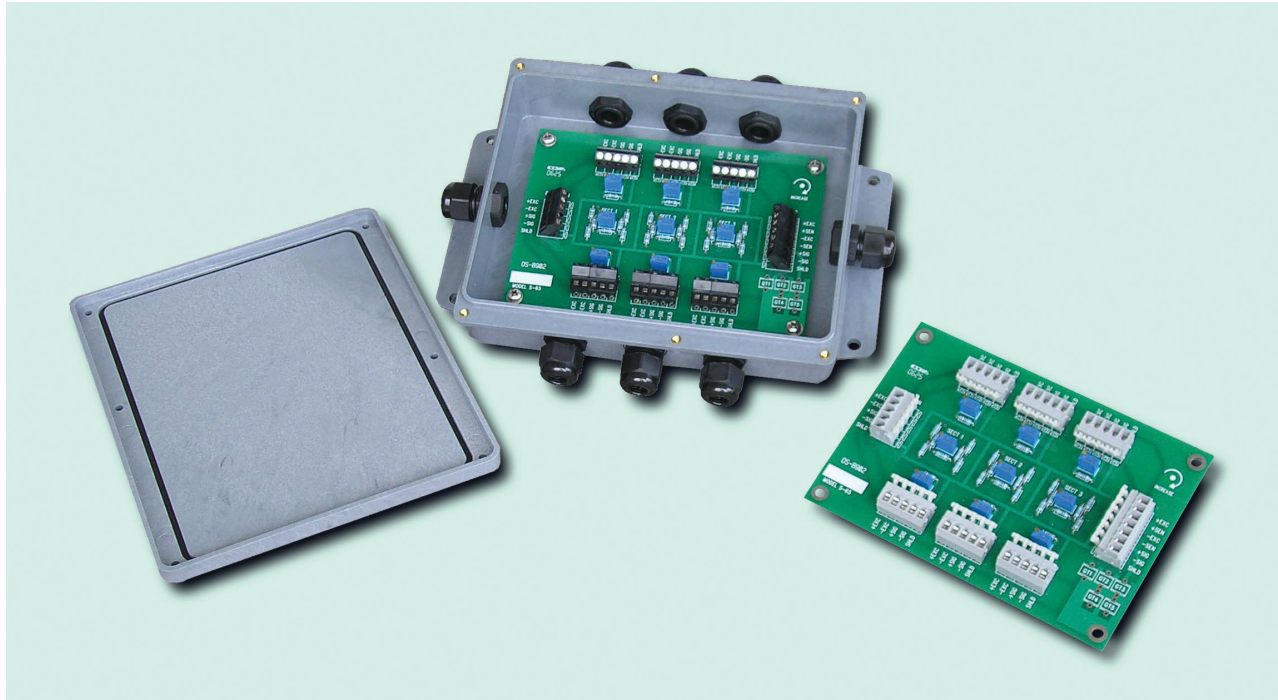

350 Jefferson Park Drive
 Pataskala OH 43062 USA

**Revolutionary New
 Truck Scale Summing Box**

Number of Cells	Number of Sections	Number of Holes	A	B	C	D
4	2	6	4.375	9.8125	7.3125	8.5
6	3	8	4.375	9.8125	7.3125	8.5
8	4	9	4.375	9.8125	7.3125	8.5
10	5	11	4.375	9.8125	7.3125	8.5

EVO Industries revolutionizes the truck scale summing box with a new series designed to overcome ALL of the problems with conventional summing boxes currently offered today! This box is the culmination of over 30 years' experience in designing truck scale summing boards and boxes.

- The design reflects the state of the art in terms of molded material, RFI/EMI protection, condensation, and weather protection. In addition, the new design streamlines lead times, simplifies stocking, and cuts dependence on out of control stainless steel pricing and costs!
- Made in USA, the new box uses molded material that has imbedded RFI/EMI shielding and was tested to outperform other materials in extreme temperatures and extremely abusive environments.
- It includes superior sealing for all weather applications-with external screw attachments, a crowned lid and tapered sides (for water run-off in severe weather). The convenient design can be custom drilled off-the-shelf for special requirements.
- Available in 4, 6, 8, and 10 cell configurations in either Excitation or Signal trim versions, the boards have expansion connectors and choice of either Wago lever or screw terminal connections. Lightning protection is optional.
- Heyco™ connectors accommodate cables 0.17" to 0.47" diameter.